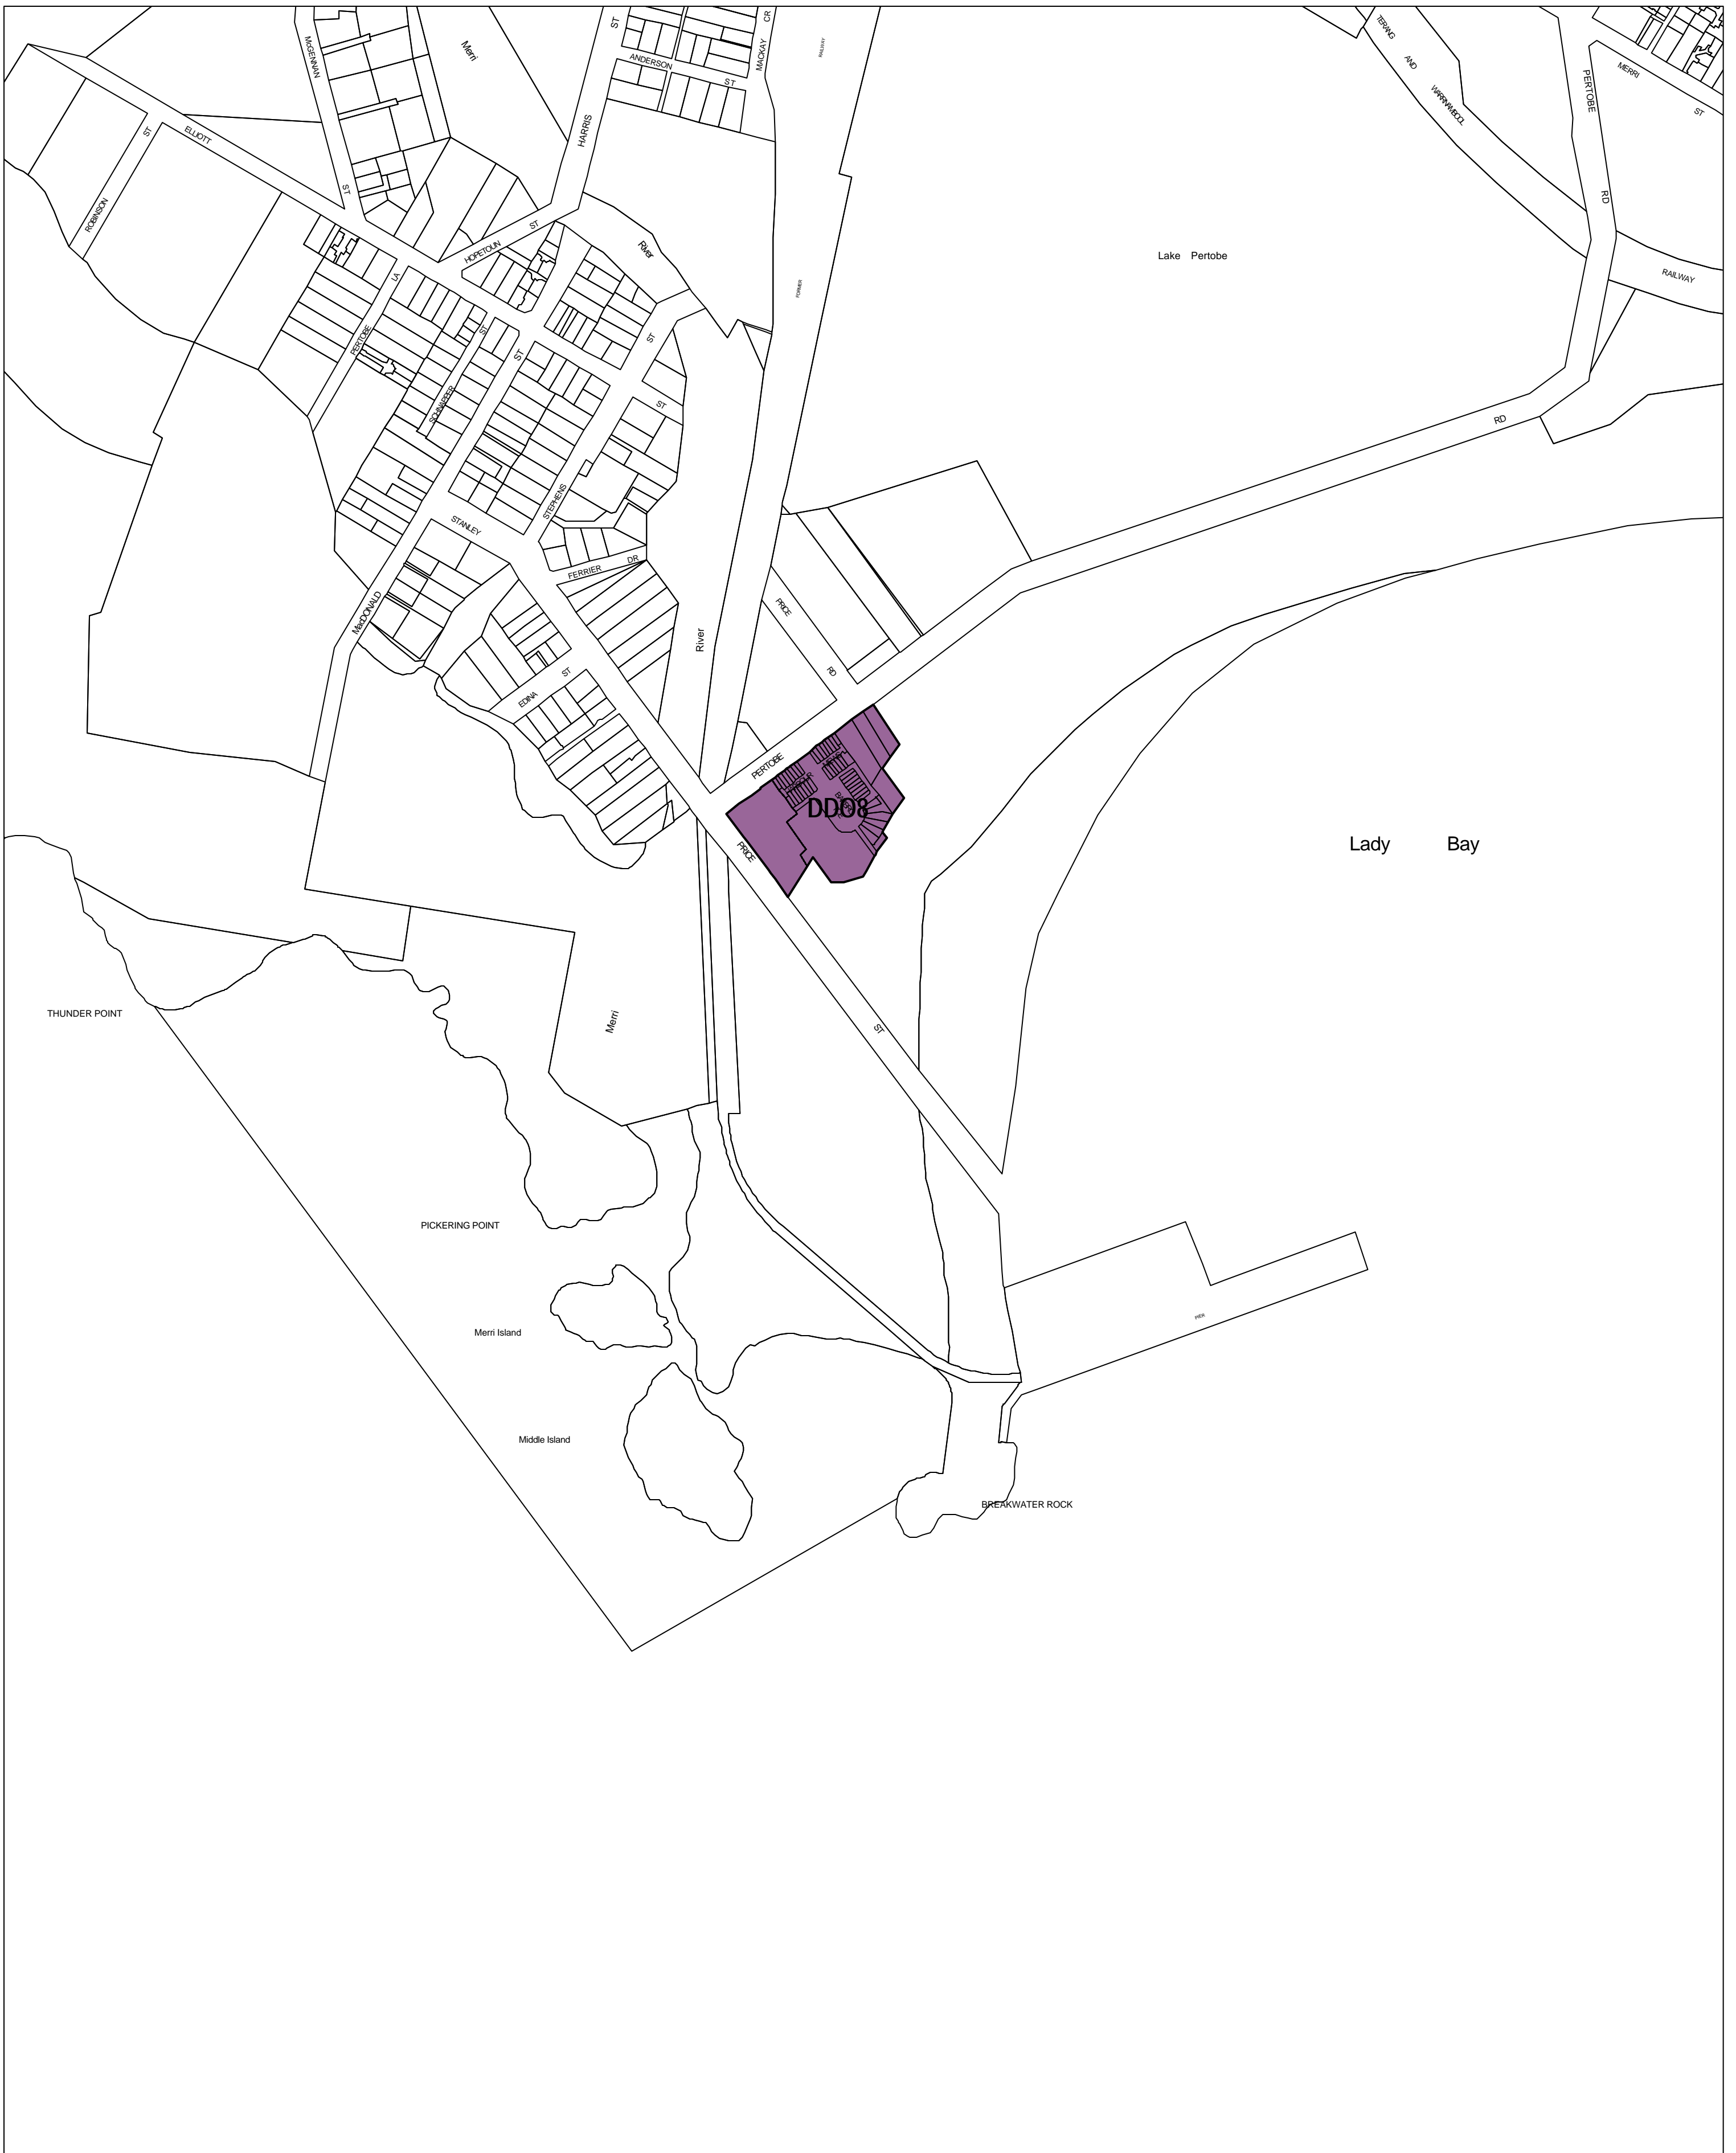

WARRNAMBOOL PLANNING SCHEME - LOCAL PROVISION

Overlays

DD08 Design And Development Overlay - Schedule 8

AUSTRALIAN MAP GRID ZONE 54

Printed: 31/7/2007

AMENDMENT C3