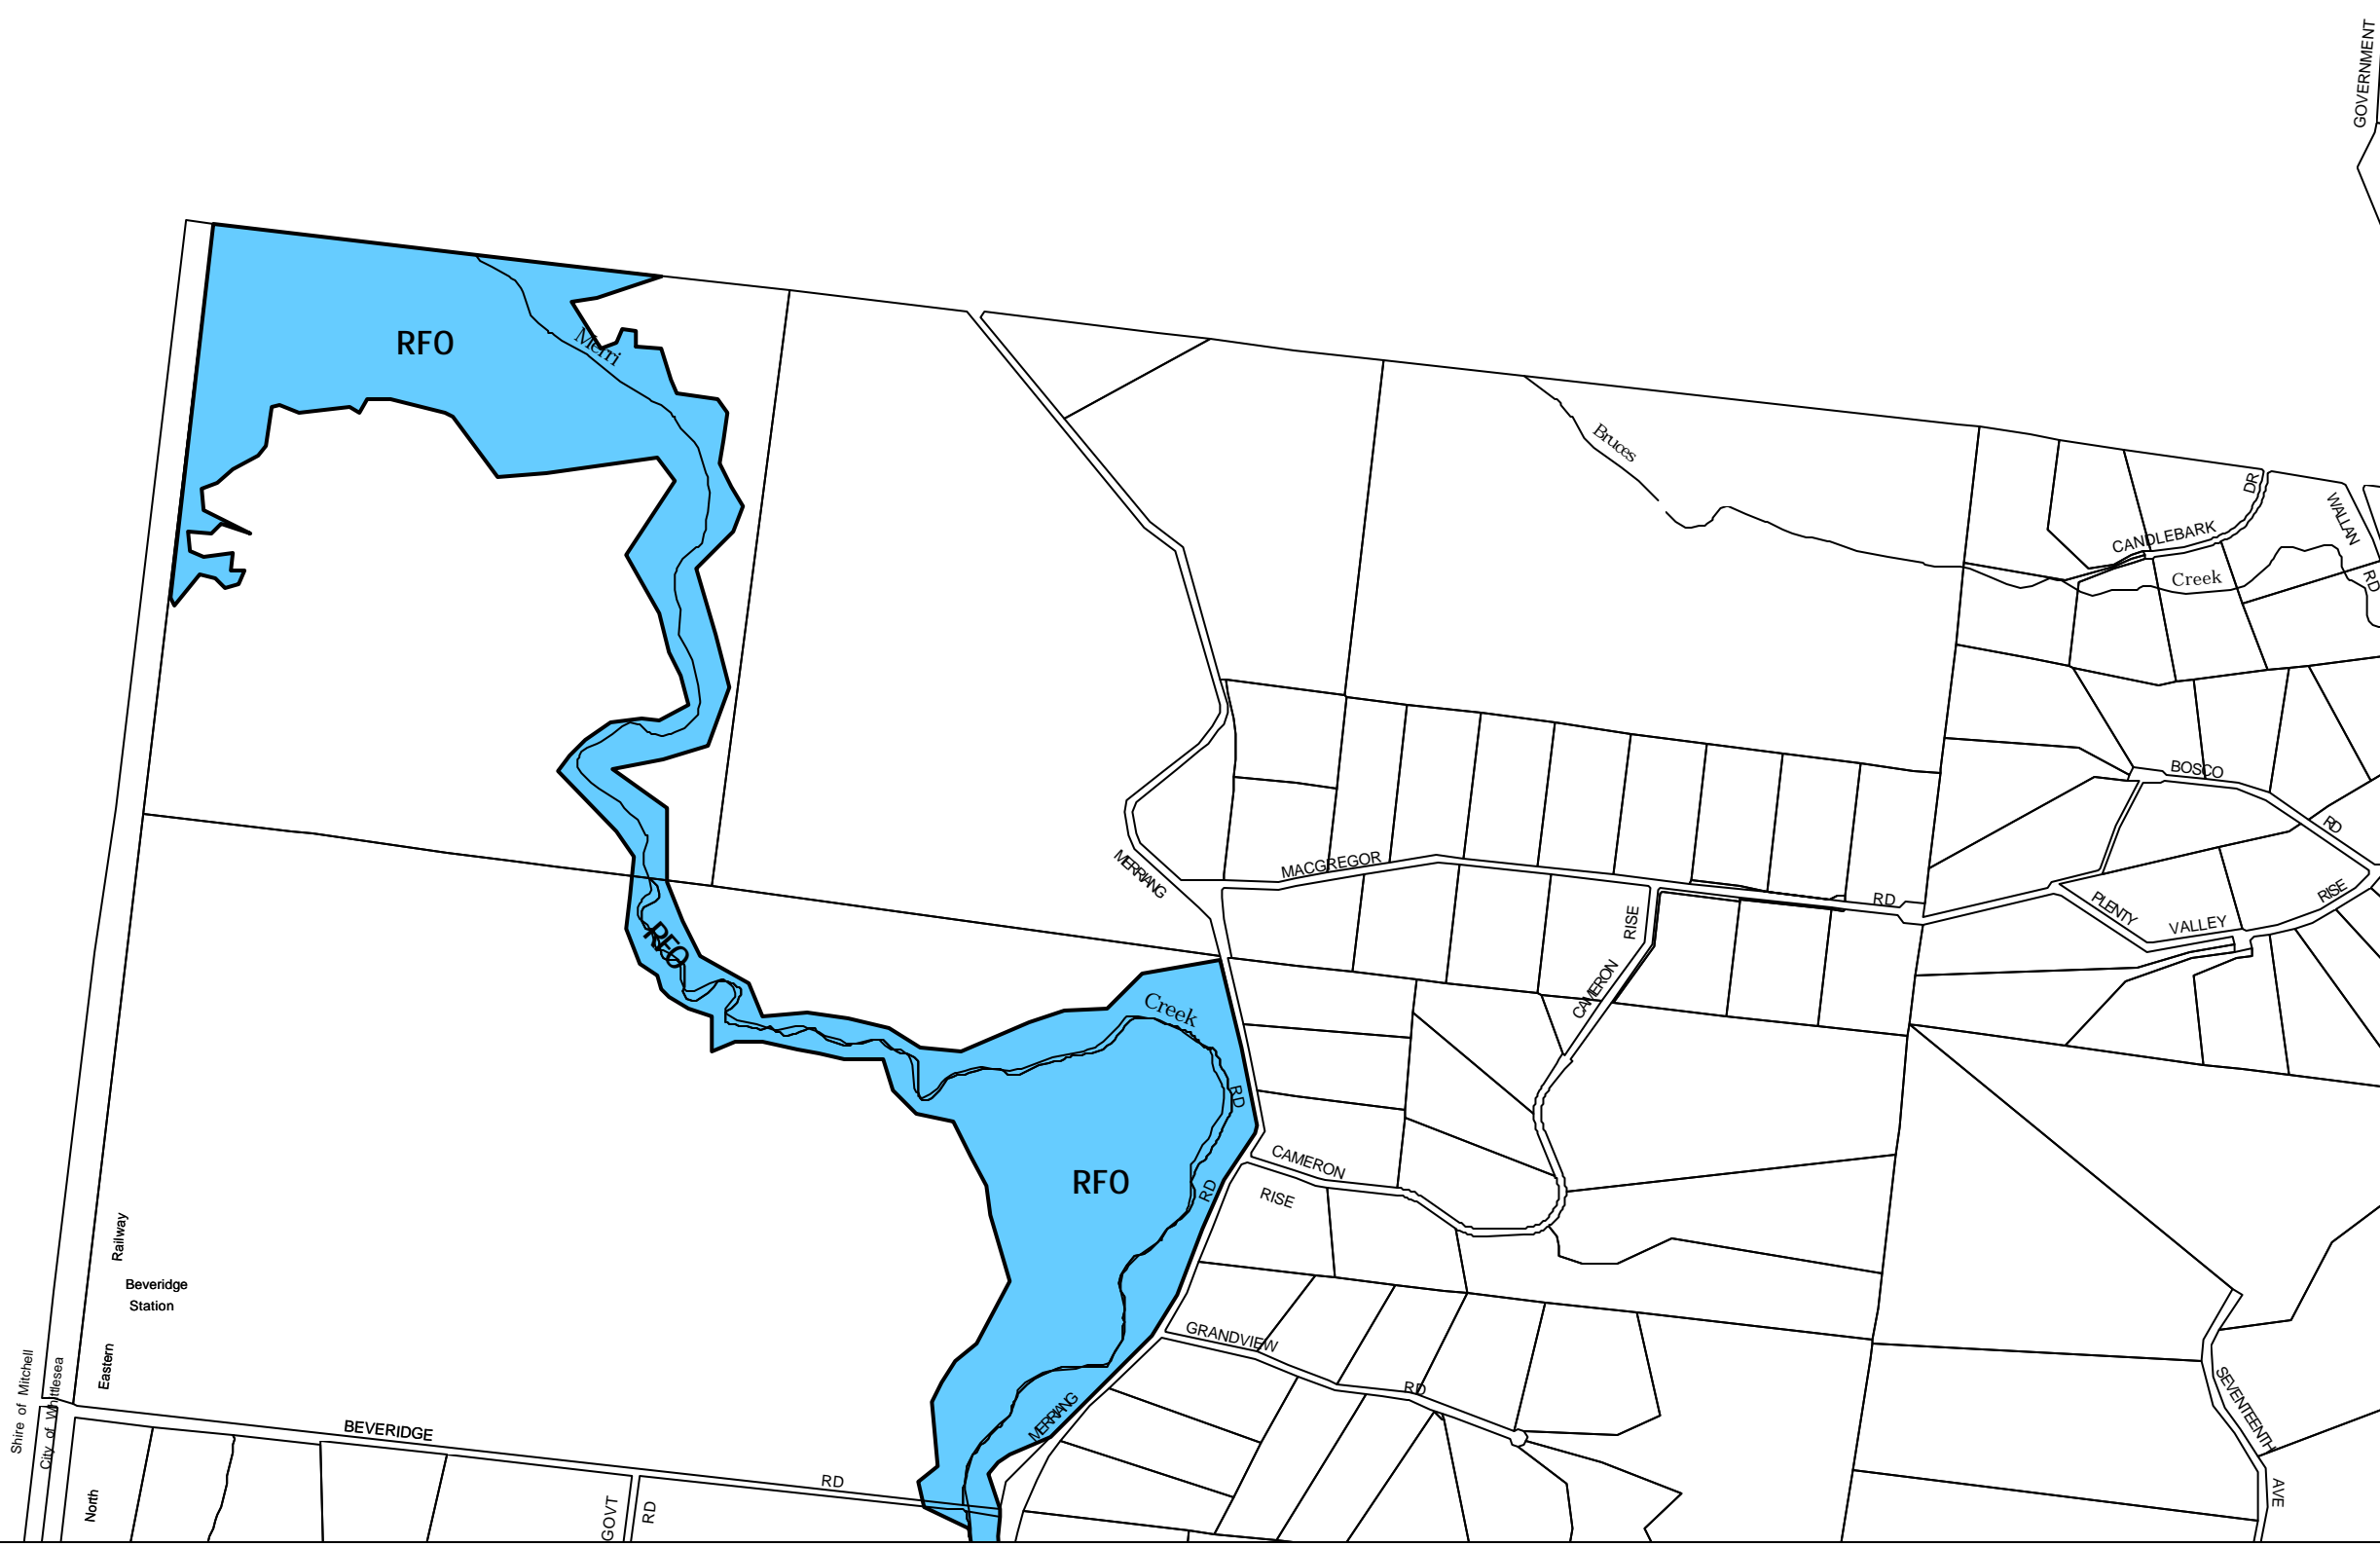

WHITTLESEA PLANNING SCHEME - LOCAL PROVISION

Overlays

RFO Rural Floodway Overlay

Printed: 9/7/2007