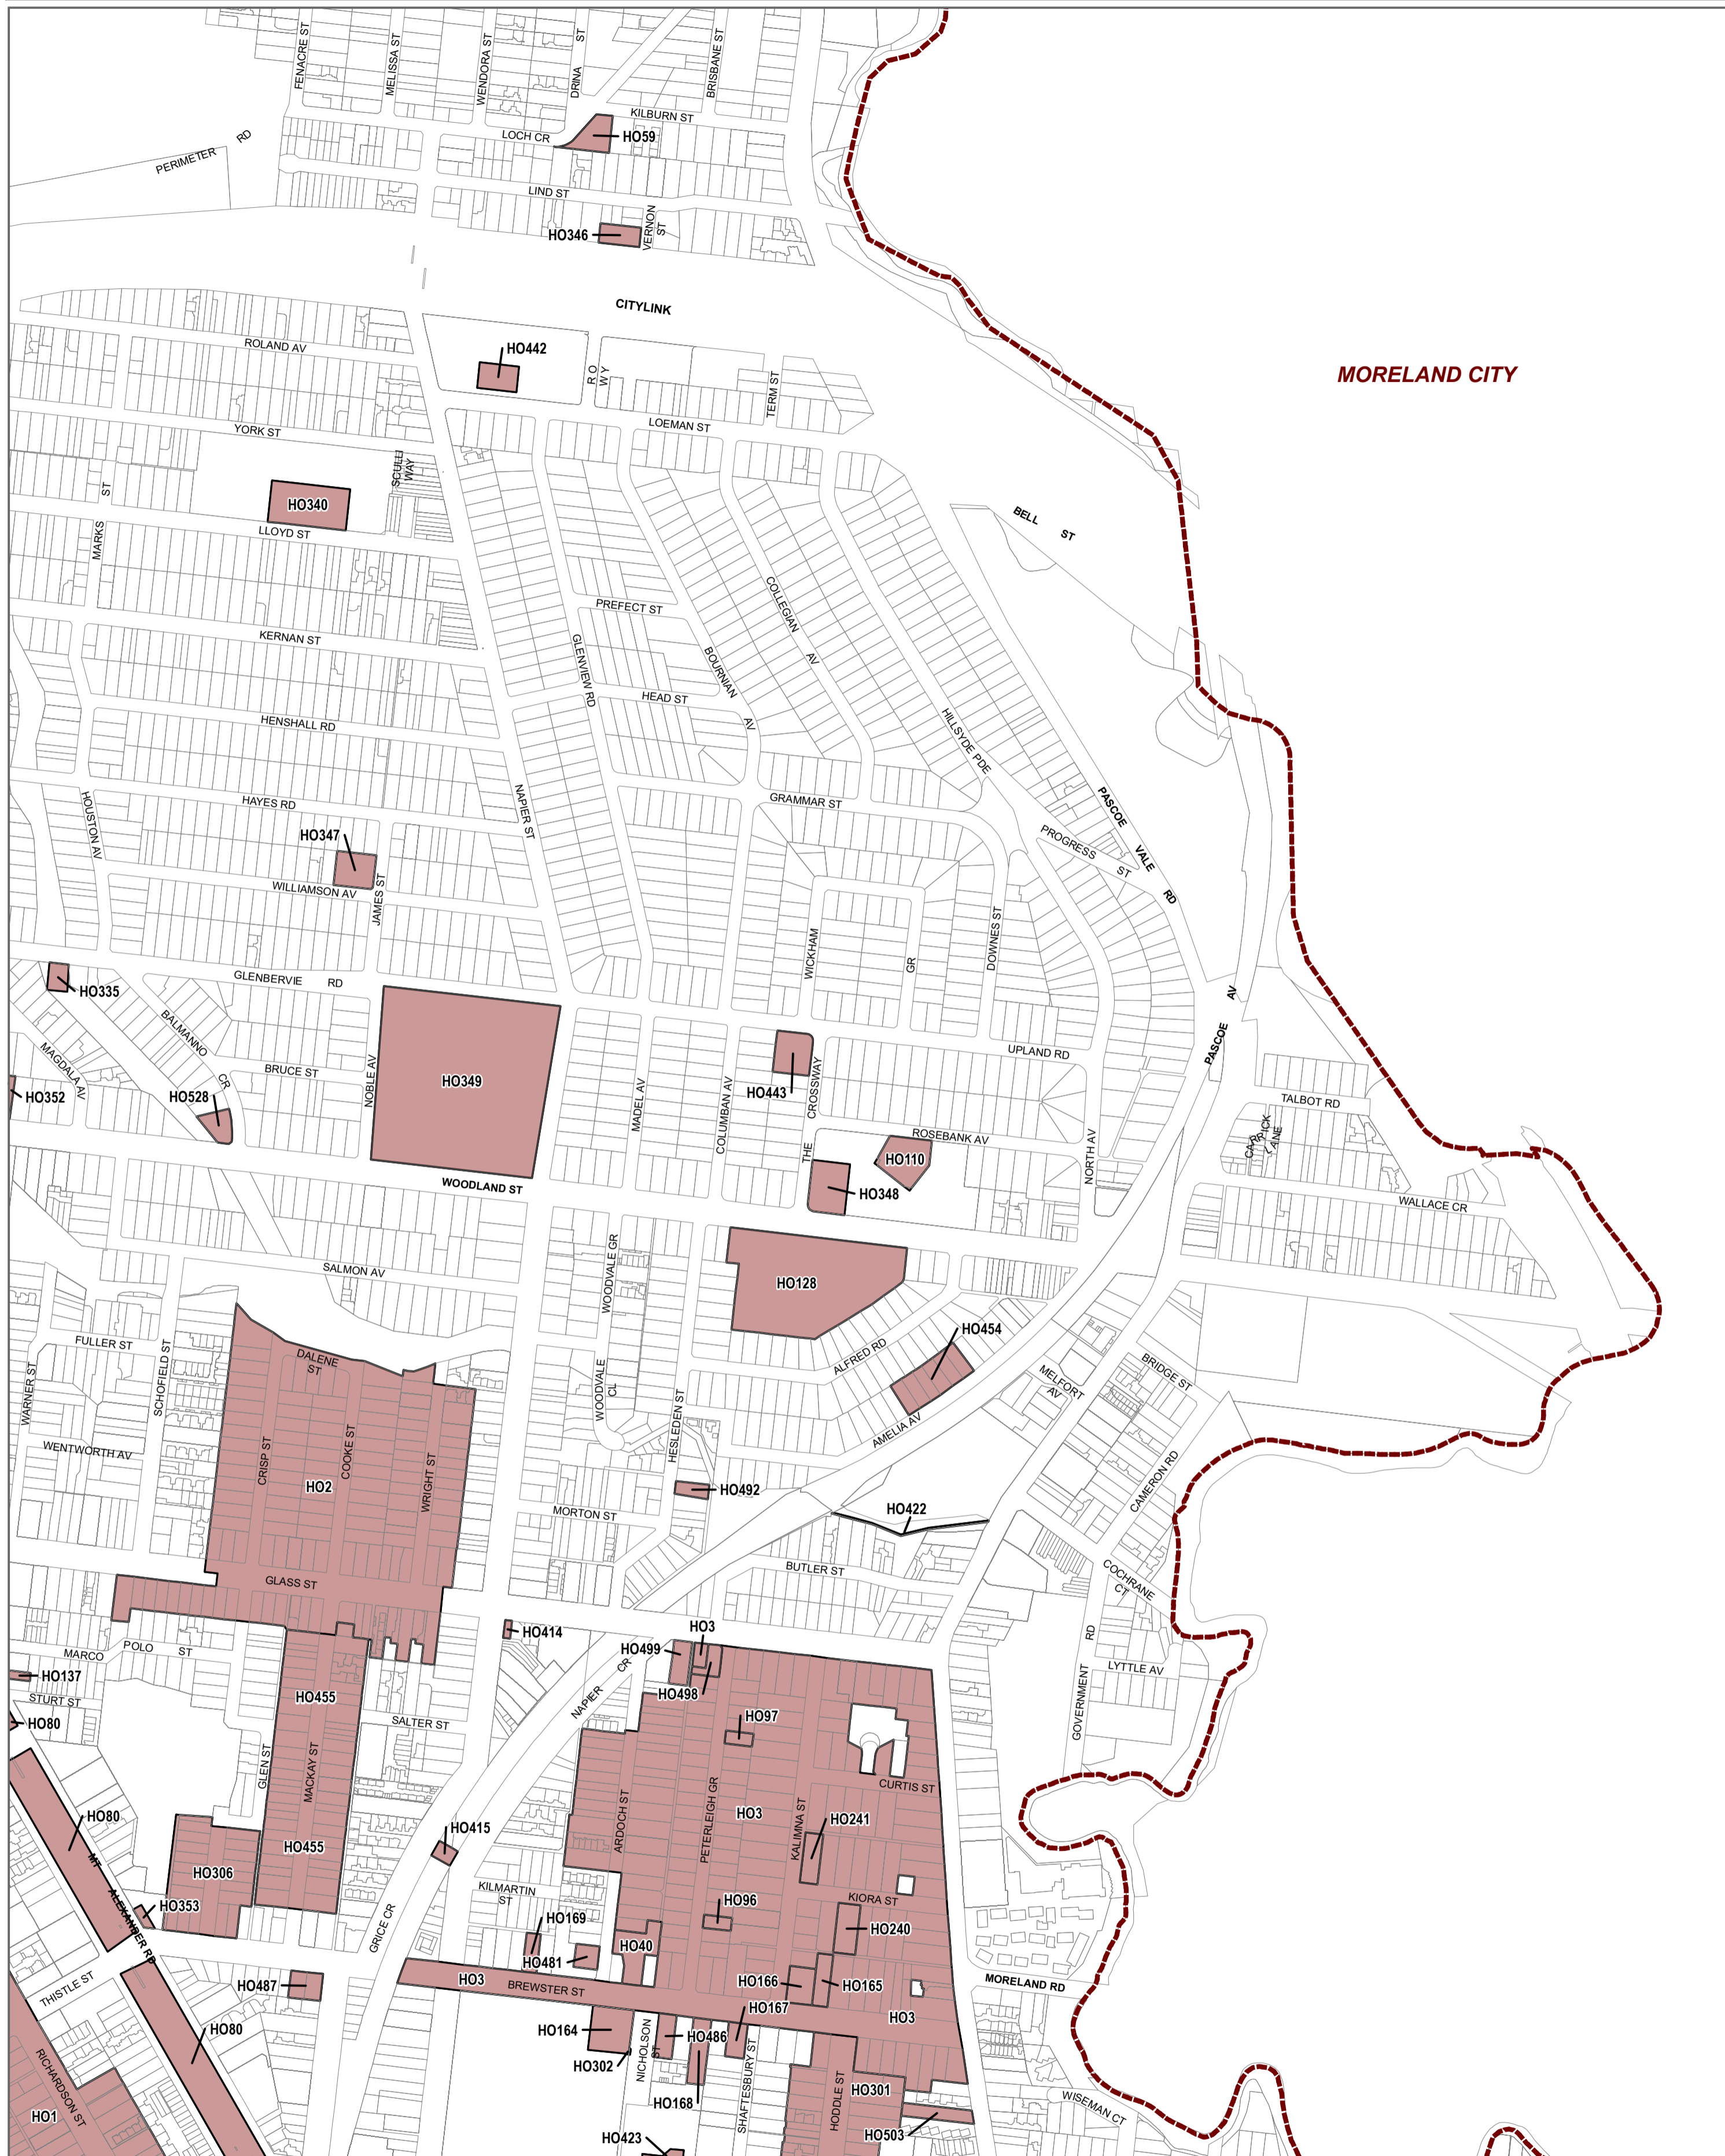

# MOONEE VALLEY PLANNING SCHEME - LOCAL PROVISION

## LEGEND

HO - Heritage Overlay

Municipal Boundary

**Disclaimer**  
 This publication may be of assistance to you but the State of Victoria and its employees do not guarantee that the publication is without flaw of any kind or is wholly appropriate for your particular purposes and therefore disclaims all liability for any error, loss or other consequence which may arise from you relying on any information in this publication.

© The State of Victoria Department of Environment, Land, Water and Planning 2020

Australian Map Grid Zone 55

**NORTH**

Planning Group

AMENDMENT C201moon

Printed: 10/01/2020

Environment, Land, Water and Planning

## INDEX TO ADJOINING SCHEME MAPS